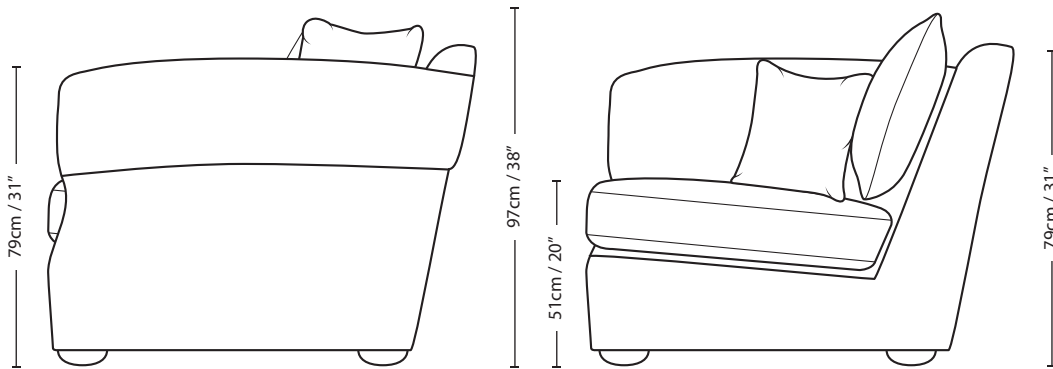

## 3 SEATER FLAT BACK SCATTER CUSHION

33cm / 13" 162cm / 64" 33cm / 13"

229cm / 90"

Overall Height	Overall Width	Overall Depth	Arm Height	Back Height of Frame	Seat Height	Arm Width	Inside Width Arm to Arm	Seat Depth to Cushions	Seat Depth no Cushions
97cm / 38"	229cm / 90"	114cm / 45"	79cm / 31"	79cm / 31"	51cm / 20"	33cm / 13"	162cm / 64"	53cm / 21"	81cm / 32"

Seating sizes vary to a great extent and particularly wherever there are soft cushions involved, this is magnified with front of seat to back cushion depths, whilst formal back cushions will vary with age and plumping. It is essential to note that scatter back cushion depths will adjust from which point you measure, overtime and with plumping, the accurate measurement does not exist as it will resize each and every time you enjoy its comfort.